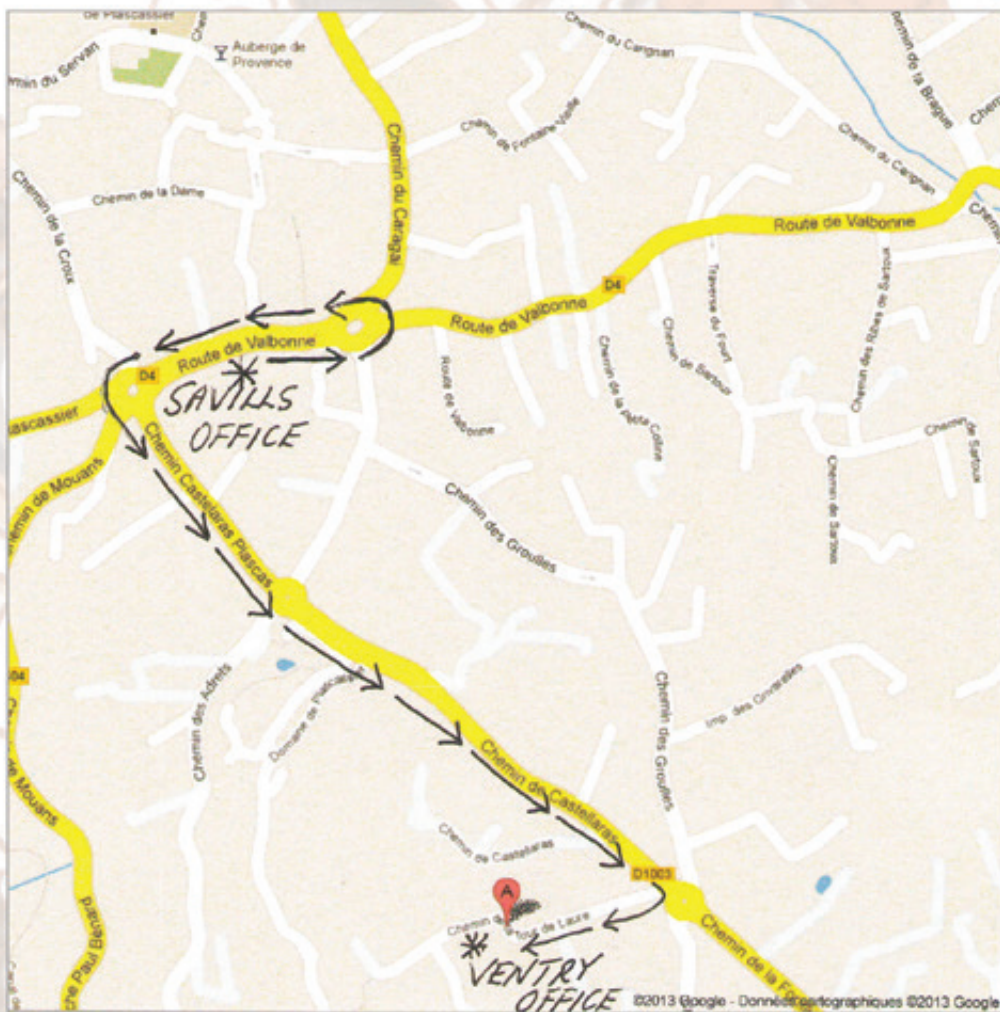

Ventry Estates Head Office

We have moved our Ventry Estates Clients Care office to: 255 Chemin de la Tour de Laure, 06379 Mouans-Sartoux, which is one kilometre south of our Savills Sales Office as seen on the plan above.